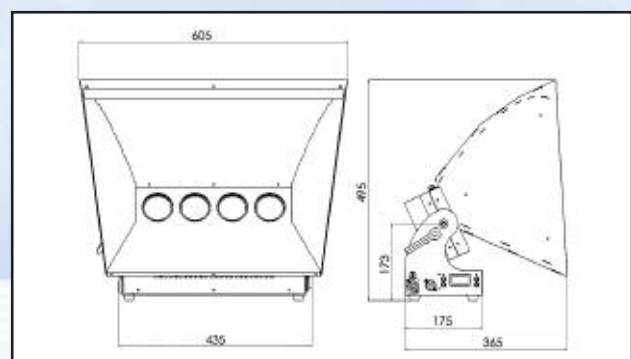

Delivered with:

- A fixing plate for standard hook clamp.
- Powercon supply cable 2 m without plug on one end.

Dimensions: 605 mm x 495 mm x 365 mm
(with Asymmetrical Reflector Accessory)

STENGER-TECHNIK - Your Partner for Light