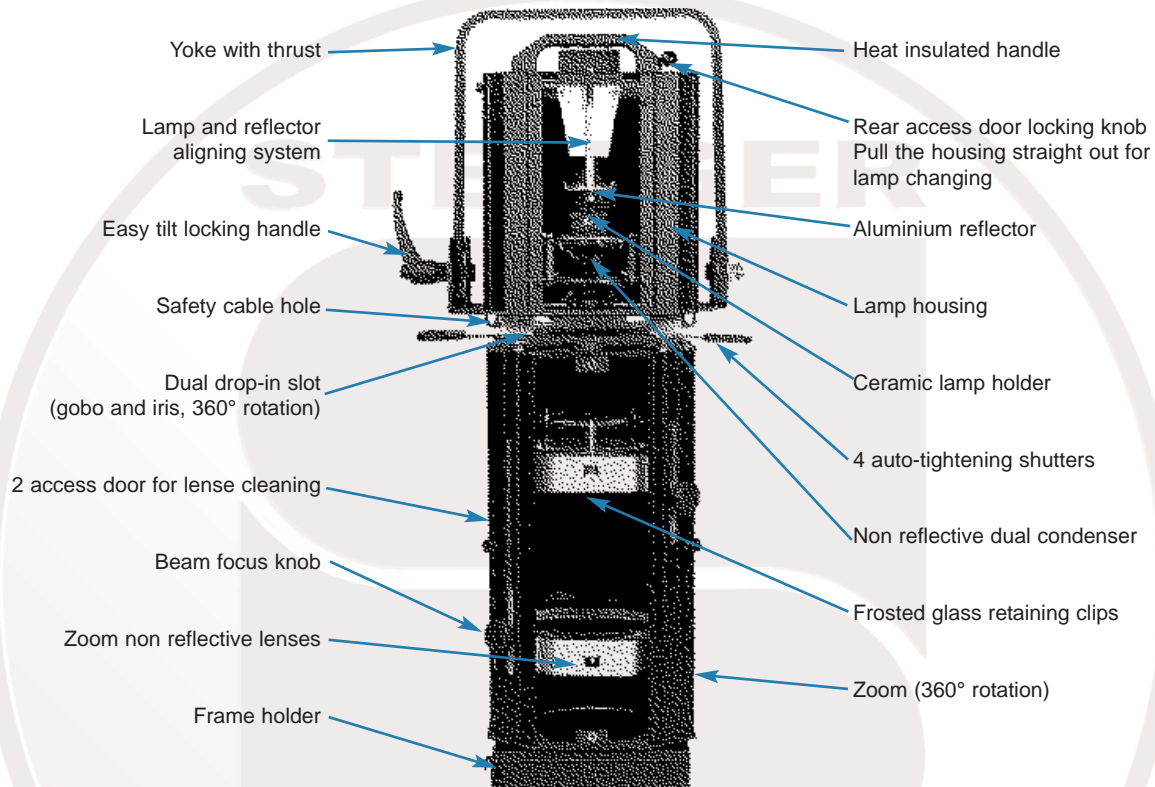

An exceptional quality of light

- Ceramic lamp socket designed for accurate lamp positioning
- Lense symmetric holder with composite guides to avoid lense vibrations
- RVE "Lightflex" dual condenser exclusive fixing system
- 360 degrees rotation with progressive locking
- Accurate lamp alignment from the outside of the fixture

www.stenger-technik.com

SAFETY

Power supply disconnection at the opening
High temperature lamp housing power connector

PHOTOMETRIC DATA (lamp 230V, 3200°K, 1000W)

References	2789				2763				2793			
	a = 10°		a = 29°		a = 15°		a = 40°		a = 30°		a = 54°	
Distances	f	E lux	f	E lux	f	E lux	f	E lux	f	E lux	f	E lux
5 m	0,88	20078	2,50	2300	1,33	8890	3,45	1161	2,70	2750	4,65	935
10 m	1,75	5019	5,00	575	2,70	2222	6,90	290	5,35	705	9,30	235
15 m	2,60	2231	7,50	256	3,96	985	10,33	129	8,00	315	14,00	103

DESCRIPTION

DIMENSIONS - WEIGHT

Whole spotlights			
Ref.	Zoom	Weight	Lenght L _p
2789	10/29°	11,8 kg	811 mm
2763	15/40°	11,5 kg	683 mm
2793	30/54°	10,5 kg	581 mm
Interchangeable Zooms			
2790	10/29°		
2766	15/40°		
2794	30/54°		