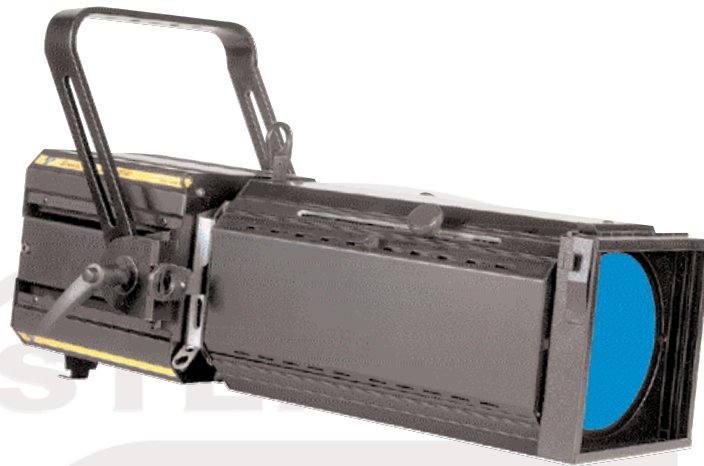

ZOOM PROFILE Z10 *Serenity*[®]

1000 / 1200 W 10/29°, 15/40°, 30/54°

Serenity[®]

An original modularity

An exceptional light

Easy to handle

Maintenance as simple as possible

***Once you've tried the Zoom Profile Serenity[®],
you will never look at any other product !***

Innovative design

- Interchangeable lamp housings or zooms
- Reinforced aluminum body shaped for easy transport and storage
- Unique yoke design to provide outstanding stability on the ground (option)
- Easy position changing with quick locking handle requiring little effort
- Easily set for right hand/left hand handling
- Compatible with most brands of accessories

An exceptional quality of light

- Ceramic lamp socket designed for accurate lamp positioning
- Lense symmetric holder with composite guides to avoid lense vibrations
- RVE "Lightflex" dual condenser exclusive fixing system
- 360 degrees rotation with progressive locking
- Accurate lamp alignment from the outside of the fixture

Easy to handle

- "One hand" lamp changing
- Auto tightening shutters
- Shutters and gobo simultaneous mounting and focusing
- Easy cleaning of the optical unit with swivelling shutters
- Frosted glass holding with internal clips